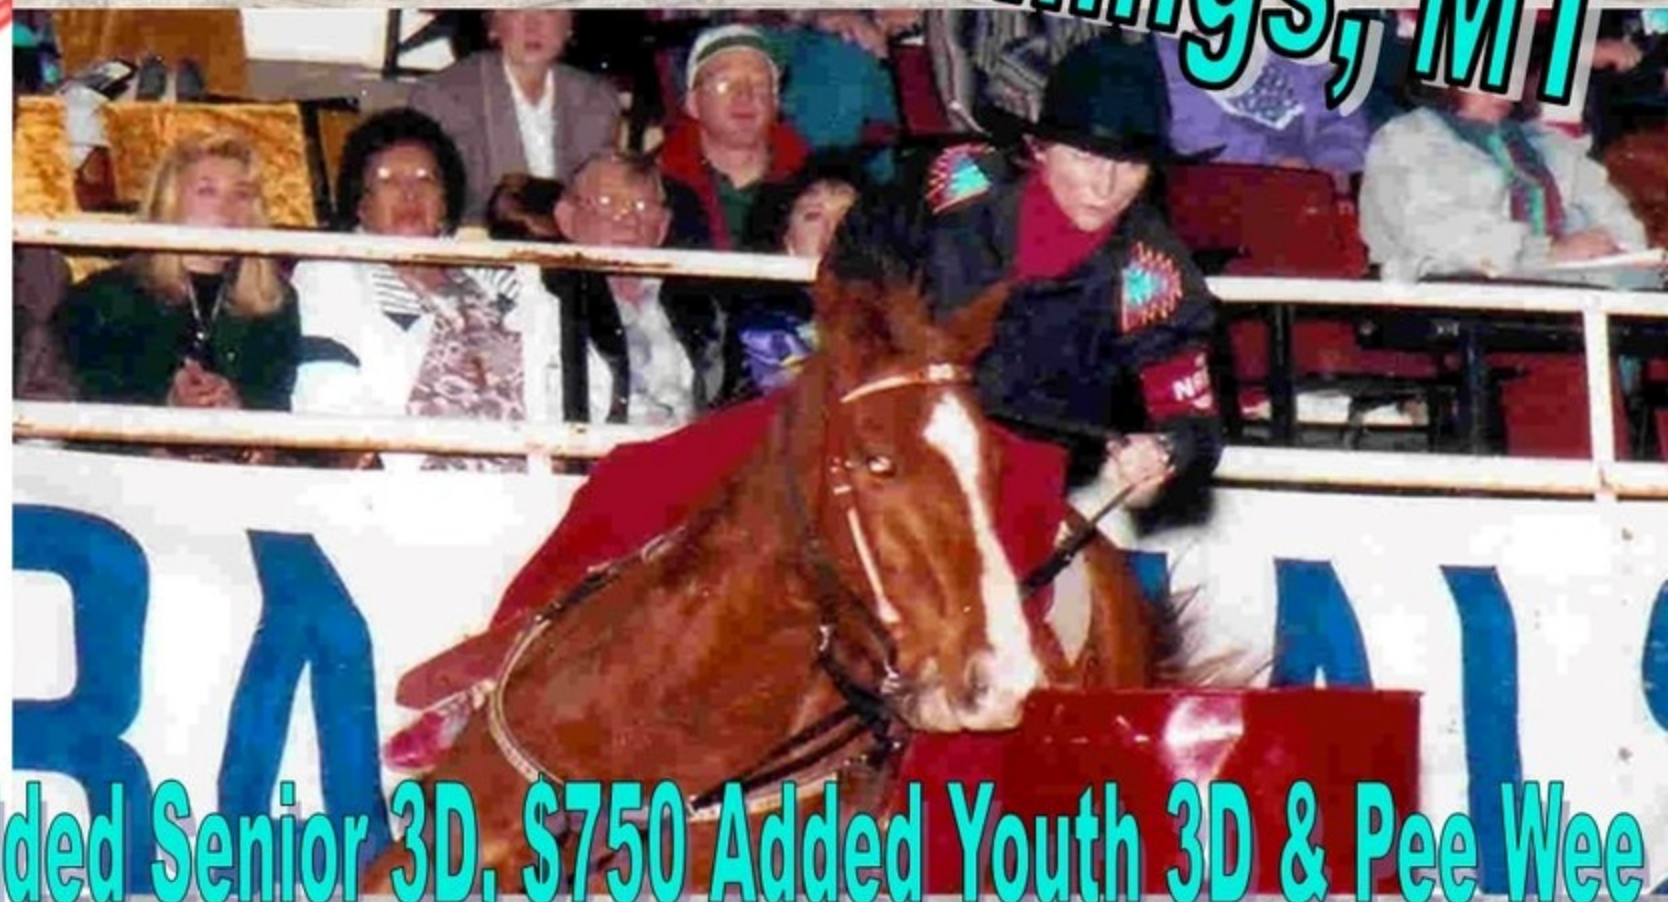

20th Annual

Memorial Day  
Weekend

May 25-27

Lynda Ottun

Memorial Barrel Race

\$4500 Added Open 5D

\$2000 Added Church Race

Miller's Horse Palace

Outdoor, weather permitting  
Indoor if needed

Billings, MT

\$750 Added Senior 3D, \$750 Added Youth 3D & Pee Wee

Back by Popular Demand— **THE TEAM RACE!**

4 SADDLES & MORE ON MONDAY! Must be pre-

entered & run 2 of 3 days. Teams by random draw.